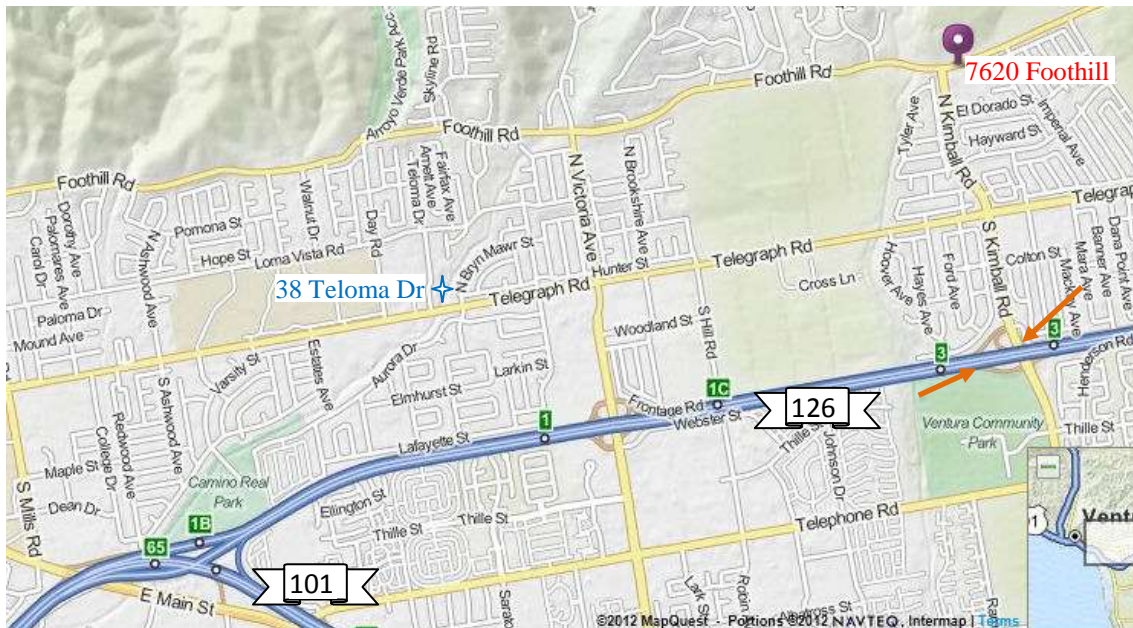

## City of Ventura

Take 126 Freeway to Kimball Rd exit.

From East, turn right onto Kimball Rd.

From West, turn left onto Kimball Rd.

Take Kimball to Traffic Light at Foothill; turn right.

Quick right into parking lot.

Entrance to the building (& Meister Hall) is on the far right.